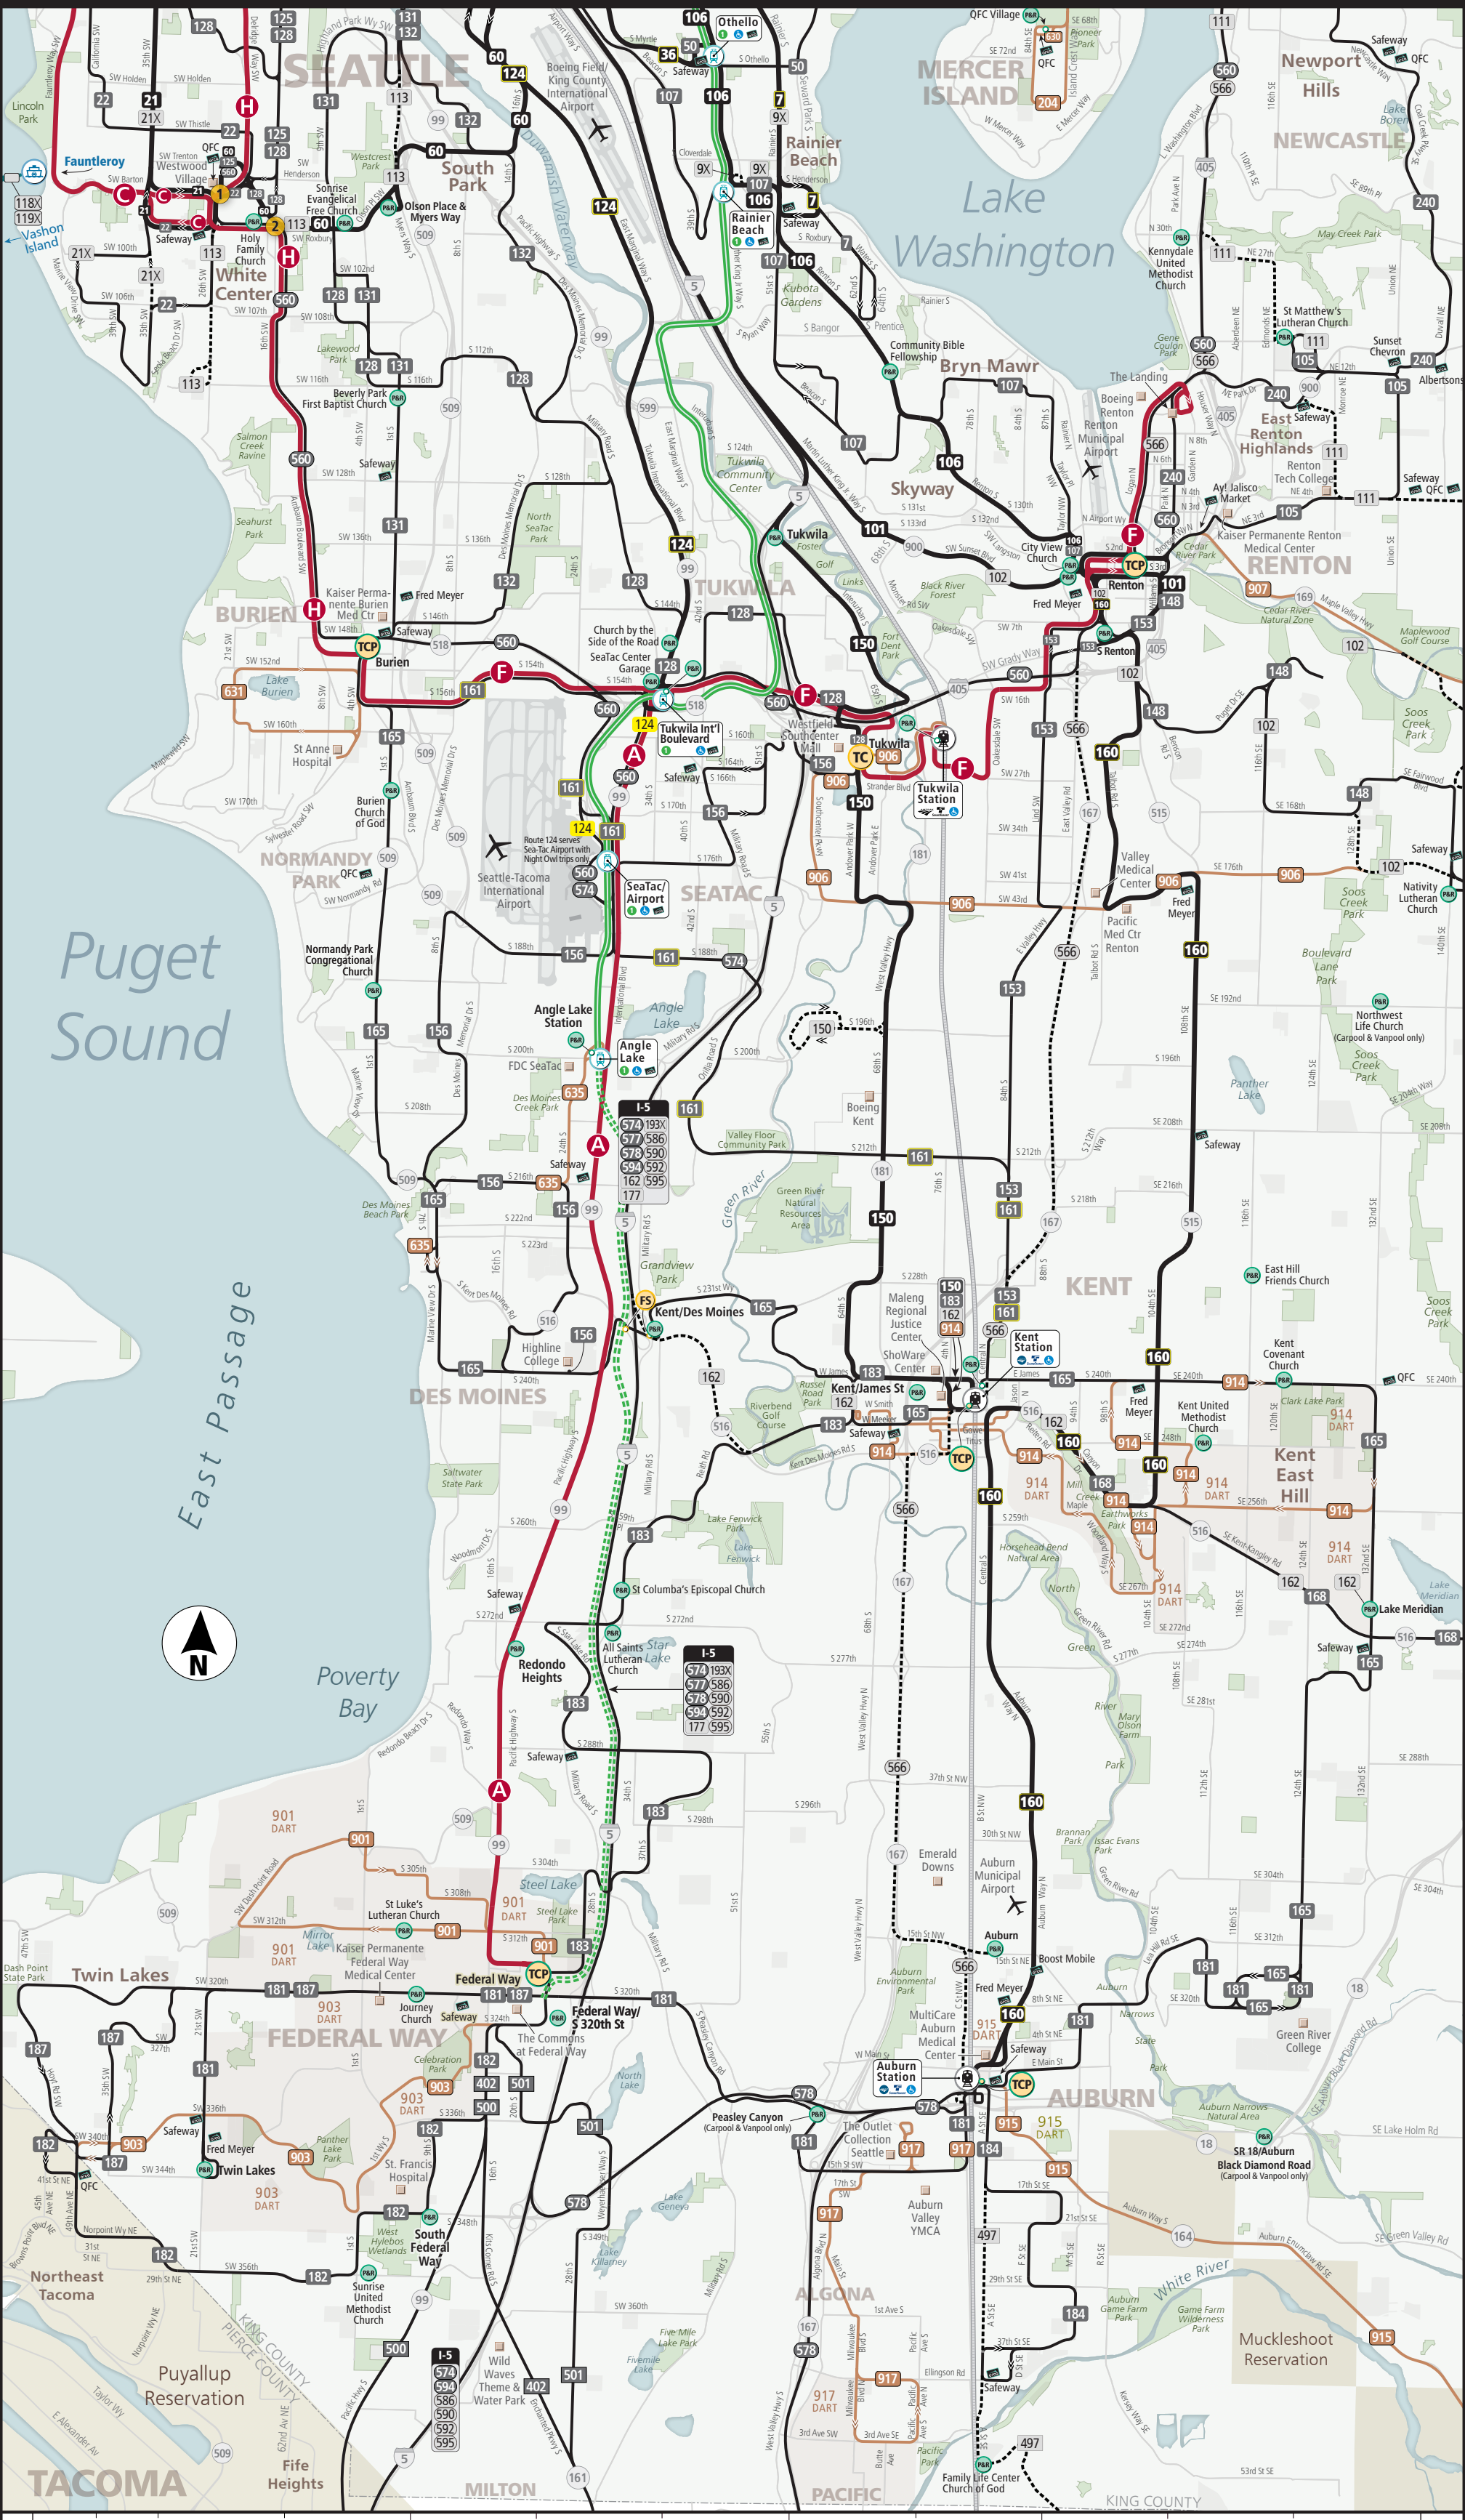

King County METRO Metro Transit System: Southwest Area

Bus Routes and Facilities

- A** RapidRide line
- 150** frequent all-day route: every 15 minutes or less M-F, 6am-7pm*
- 180** all-day route
- 123** route includes Night Owl service
- 123** peak-only route
- 906** Dial-A-Ride Transit (DART)

*30 minutes or less M-F, 7pm-10pm, and weekends, 6am-10pm

Agencies

- Metro Transit (King County)
- Sound Transit (regional express routes)
- Pierce Transit (Pierce County)

Transit Center and Park & Ride

- TC** | **TCP** transit center | with park & ride
- PKR** park & ride
- FS** freeway station
- 1** major transfer point

Other Transit Services and Facilities

- Sounder commuter rail line and station (Amtrak)
- Link light rail line and station: 1 Line
- Link light rail: 1 Line, under construction
- Washington State Ferries route and terminal
- ORCA pass Vendors

Selected Base Map Features

- 5** 520 interstate / state highway center
- MEDINA** city
- Admiral** neighborhood
- Landmark** landmark

Transit Service at Major Park & Rides and Other Transfer Points

Schedules vary—see timetables
ST = Sound Transit, PT = Pierce Transit