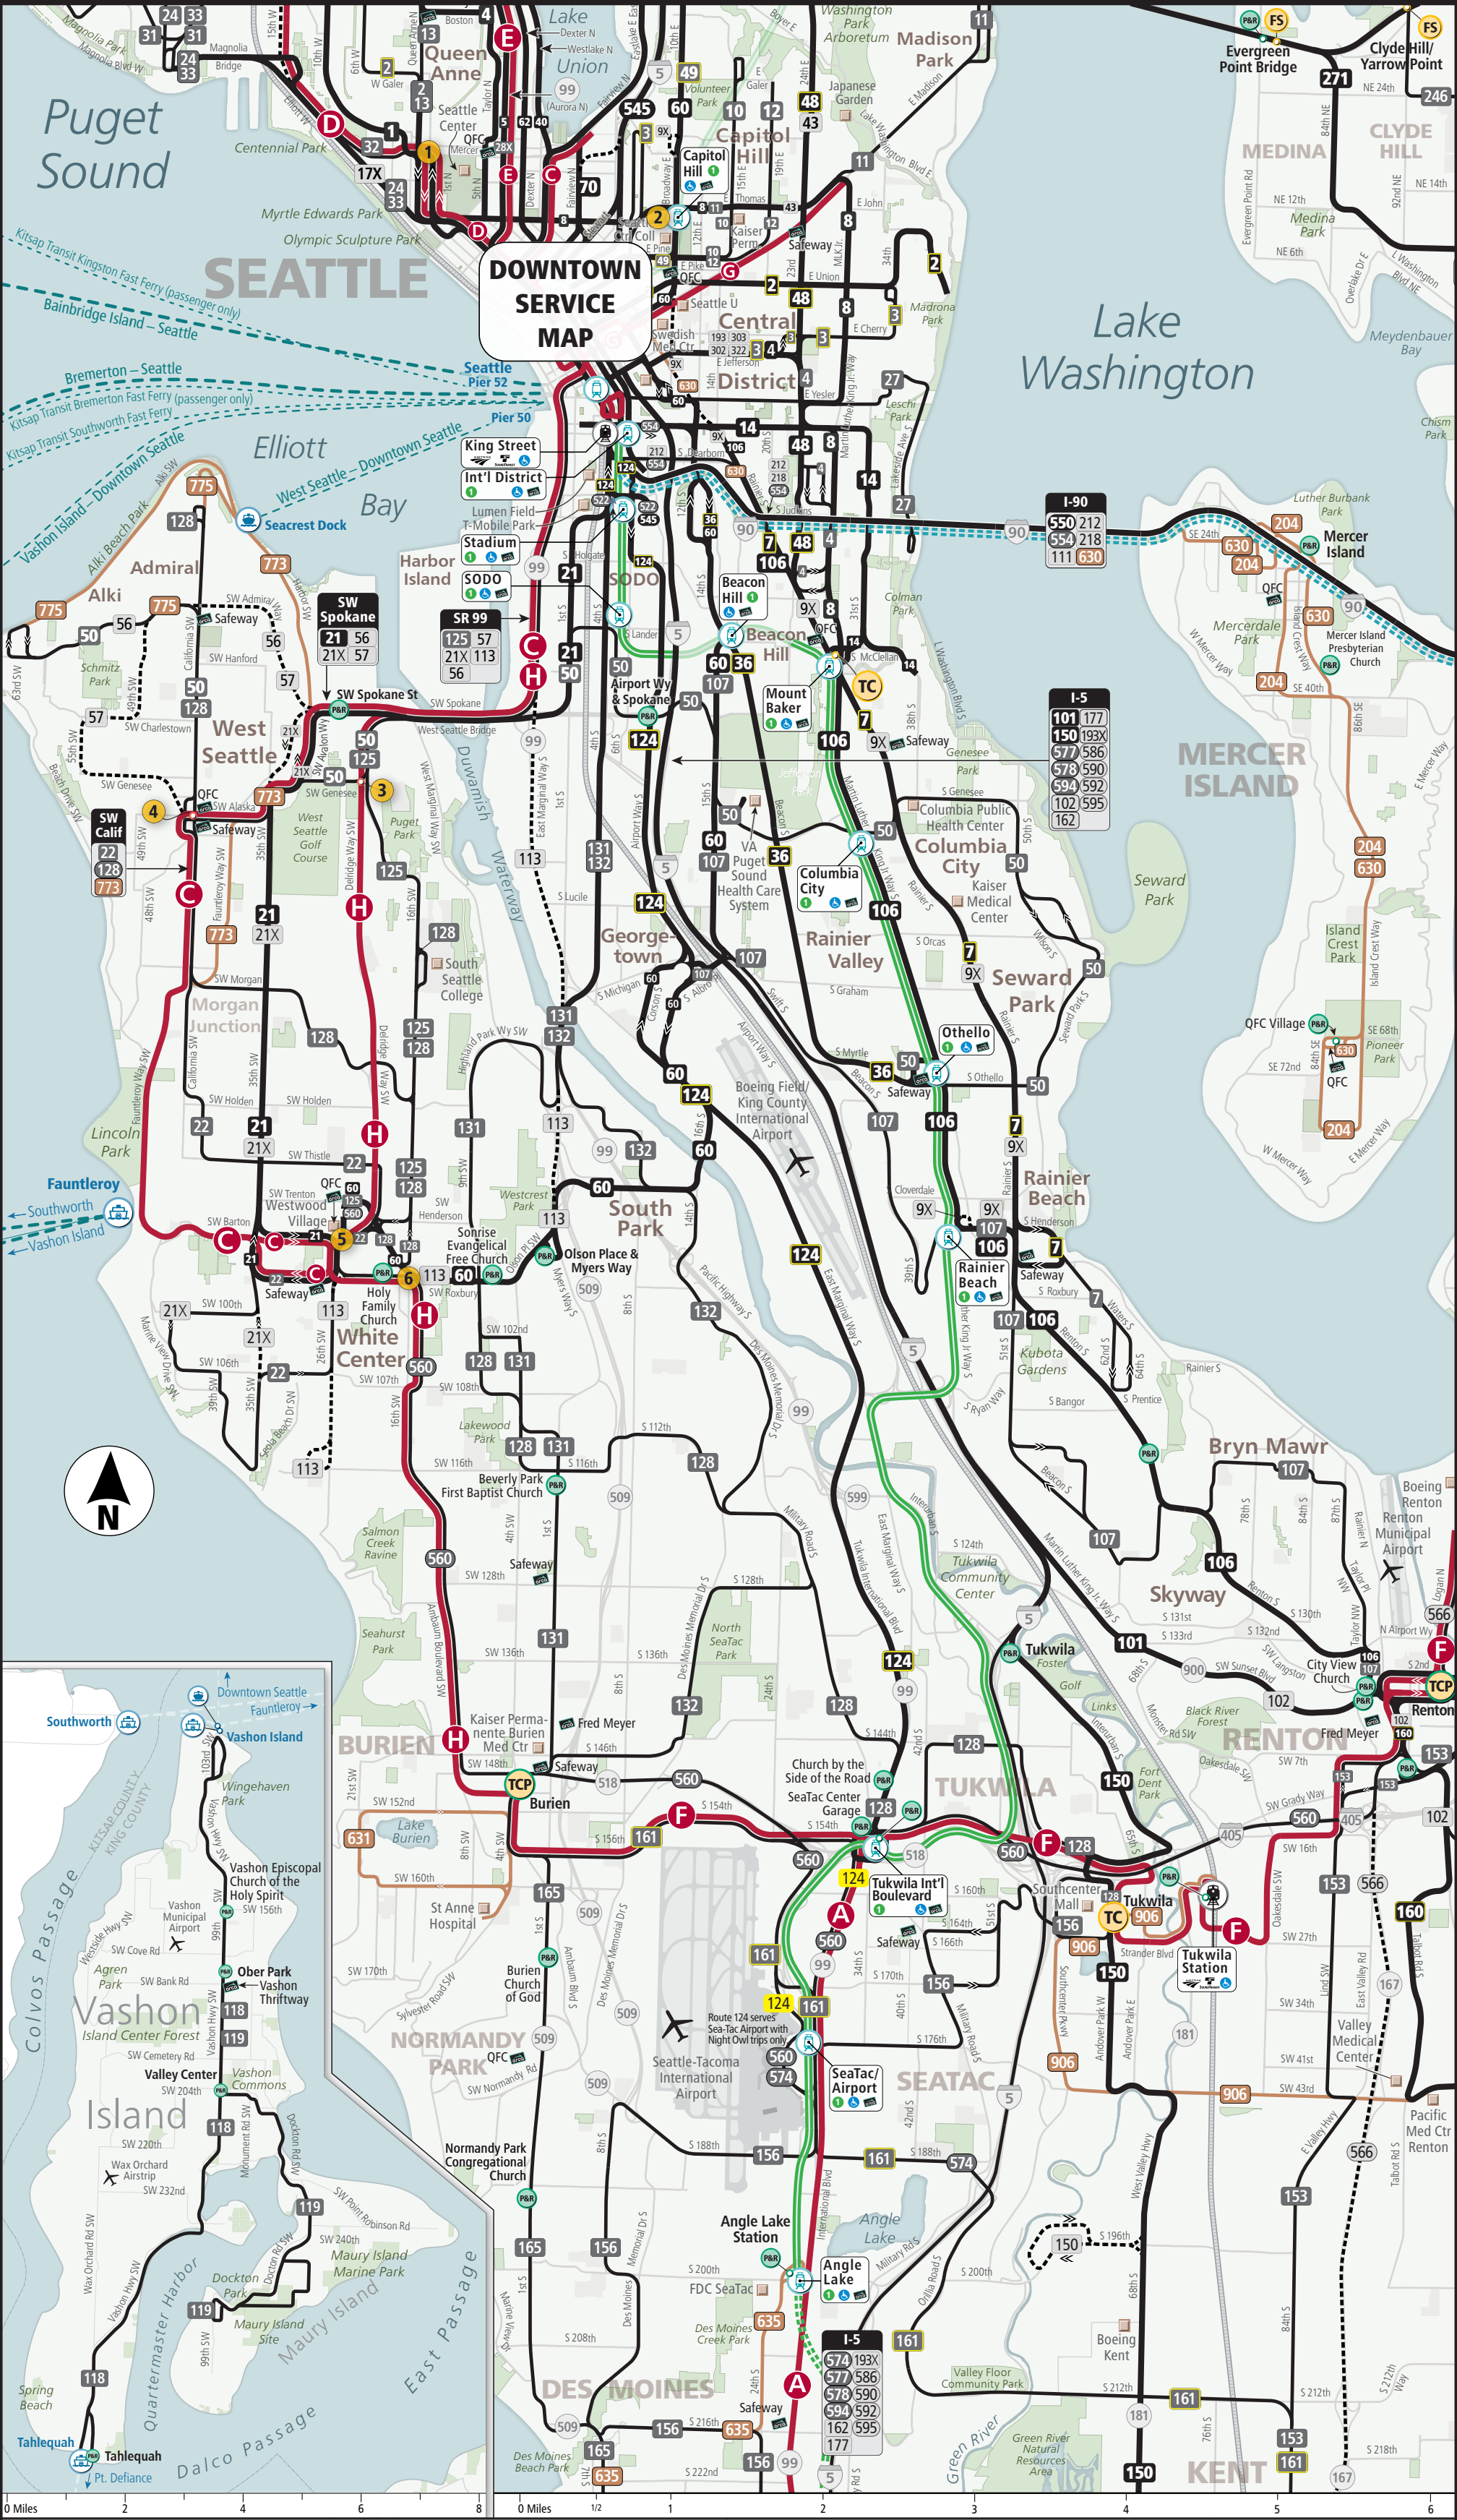

King County METRO Metro Transit System: Central Area

Bus Routes and Facilities	Other Transit Services and Facilities	Transit Service at Major Park & Rides and Other Transfer Points	Schedules vary—see timetables ST = Sound Transit, CT = Community Transit
RapidRide line	Sounder commuter rail line and station (= Amtrak)	Burien Transit Center and Park & Ride	F Line, H Line, 131, 132, 161, 165, 631 ST 560
frequent all-day route (every 15 minutes or less until 6pm Mon–Fri)	Link light rail and station: 1 Line	Evergreen Point Park & Ride and Freeway Station	255, 257, 311 ST 542, 545
all-day route	Link light rail: 1 Line, Under Construction	Clyde Hill/Yarrow Point Freeway Station	Evergreen Pt only: CT 424
all-day routes that combine for frequent service	Link light rail: 2 Line, Under Construction	Mercer Island Park & Ride	204, 216, 630, 981, 989 ST 550, 554
route includes Night Owl service	Seattle Streetcar line	Renton Transit Center and Park & Ride	F Line, 101, 105, 106, 107, 148, 153, 160, 240, 342, 907 ST 560, 566
peak-only route	Seattle Center Monorail line and station	South Renton Park & Ride	101, 102, 148, 153, 160
Dial-A-Ride Transit (DART)	Washington State Ferries route and terminal	Tukwila International Boulevard Station P&R	A Line, F Line, 124, 128 ST Link light rail
transit centers: no parking with park & ride	King County Water Taxi route and terminal (passenger-only ferry)	Tukwila Park & Ride	150, 193
park & ride	Selected Base Map Features	Tukwila Station Park & Ride	F Line, 906 (peak hours only) ST Sounder commuter rail
freeway station	interstate / state highway routes	Mount Baker Transit Center	7, 8, 14, 48, 106 ST Link light rail
major transfer point	MEDINA city	Rainier Beach Link Station	106, 107 ST Link light rail
	Admiral neighborhood	Tukwila Transit Center, Southcenter Mall	F Line, 128, 150, 156, 906
	landmark	Uptown (1st Ave N and Mercer St)	D Line, 1, 2, 8, 13, 32
		Capitol Hill (Broadway/E Pine St/E Olive St)	8, 10, 11, 43, 49, 60 ST Link light rail
		Delridge (SW Genesee St and Delridge Way SW)	H Line, 50, 125
		Alaska Junction (SW Alaska St and Calif. Ave SW)	C Line, 50, 57, 128, 773
		Westwood Village	C Line, H Line, 21, 60, 125 ST 560
		White Center (SW Roxbury St and 16th Ave SW)	H Line, 60, 128 ST 560