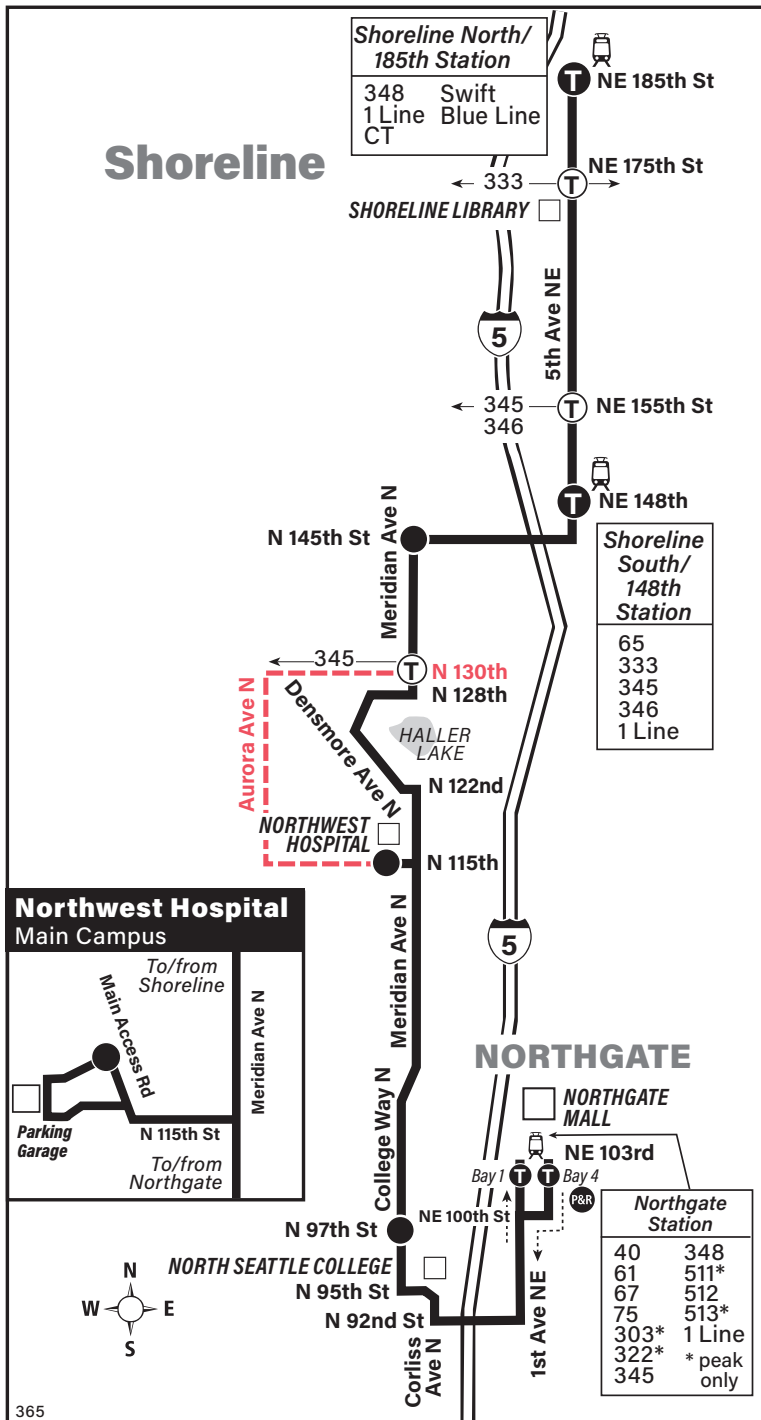

September 14, 2024
 thru March 28, 2025
 Del 14 de septiembre de 2024
 al 28 de marzo de 2025

365

Shoreline North/185th Station, Shoreline South/148th Station, Haller Lake, NW Hospital, Northgate Station

	Ridgecrest	Haller Lake		Northgate	Northgate Station Bay 1
Shoreline North Station - Bay 4	Shoreline South Station - Bay 2	Meridian Ave N & N 145th St	Northwest Hospital	College Way N & N 97th St	1st Ave NE & NE 103rd St
Stop #81245	Stop #81301	Stop #16800	Stop #16914	Stop #17010	Stop #35317
5:05	5:12	5:14	5:20	5:25	5:29
5:25	5:32	5:34	5:40	5:45	5:49
5:45	5:52	5:54	6:01	6:06	6:10
6:05	6:12	6:14	6:21	6:26	6:30
6:25	6:32	6:34	6:41	6:46	6:50
6:45	6:52	6:54	7:01	7:07	7:11
7:05	7:13	7:16	7:23	7:29	7:33
7:25	7:33	7:36	7:44	7:50	7:54
7:45	7:53	7:56	8:04	8:10	8:14
8:05	8:13	8:16	8:24	8:30	8:34
8:24	8:32	8:36	8:43	8:49	8:53
8:45	8:53	8:57	9:04	9:10	9:14
9:05	9:13	9:17	9:24	9:30	9:34
9:30	9:38	9:42	9:49	9:55	9:59
9:55	10:03	10:06	10:13	10:19	10:23
10:25	10:33	10:36	10:43	10:49	10:53
10:55	11:03	11:06	11:13	11:19	11:23
11:25	11:33	11:36	11:43	11:49	11:54
11:55	12:03	12:06	12:13	12:20	12:25
12:25	12:33	12:36	12:43	12:49	12:54
12:55	1:03	1:06	1:13	1:19	1:24
1:25	1:33	1:36	1:43	1:49	1:54
1:55	2:03	2:07	2:14	2:20	2:25
2:25	2:34	2:38	2:45	2:52	2:57
2:46	2:55	2:59	3:06	3:12	3:17
3:06	3:15	3:19	3:26	3:32	3:37
3:31	3:40	3:44	3:51	3:57	4:02
3:51	4:00	4:04	4:11	4:17	4:22
4:11	4:20	4:24	4:31	4:37	4:42
4:31	4:39	4:43	4:50	4:56	5:01
4:51	4:59	5:03	5:10	5:16	5:20
5:11	5:19	5:23	5:30	5:36	5:40
5:31	5:39	5:43	5:50	5:56	6:00
5:51	5:59	6:03	6:10	6:16	6:20
6:18	6:26	6:30	6:37	6:43	6:47
6:48	6:56	7:00	7:07	7:12	7:16
7:18	7:26	7:29	7:35	7:40	7:44
7:48	7:56	7:59	8:05	8:10	8:14
8:18	8:25	8:27	8:33	8:38	8:42
8:48	8:55	8:57	9:03	9:08	9:12
9:18	9:25	9:27	9:33	9:38	9:42
9:48	9:55	9:57	10:03	10:08	10:12
10:18	10:25	10:27	10:33	10:38	10:42
10:48	10:55	10:57	11:03	11:08	11:12
11:18	11:25	11:27	11:33	11:38	11:42
11:48	11:55	11:57	12:03	12:08	12:12
Bold PM time					