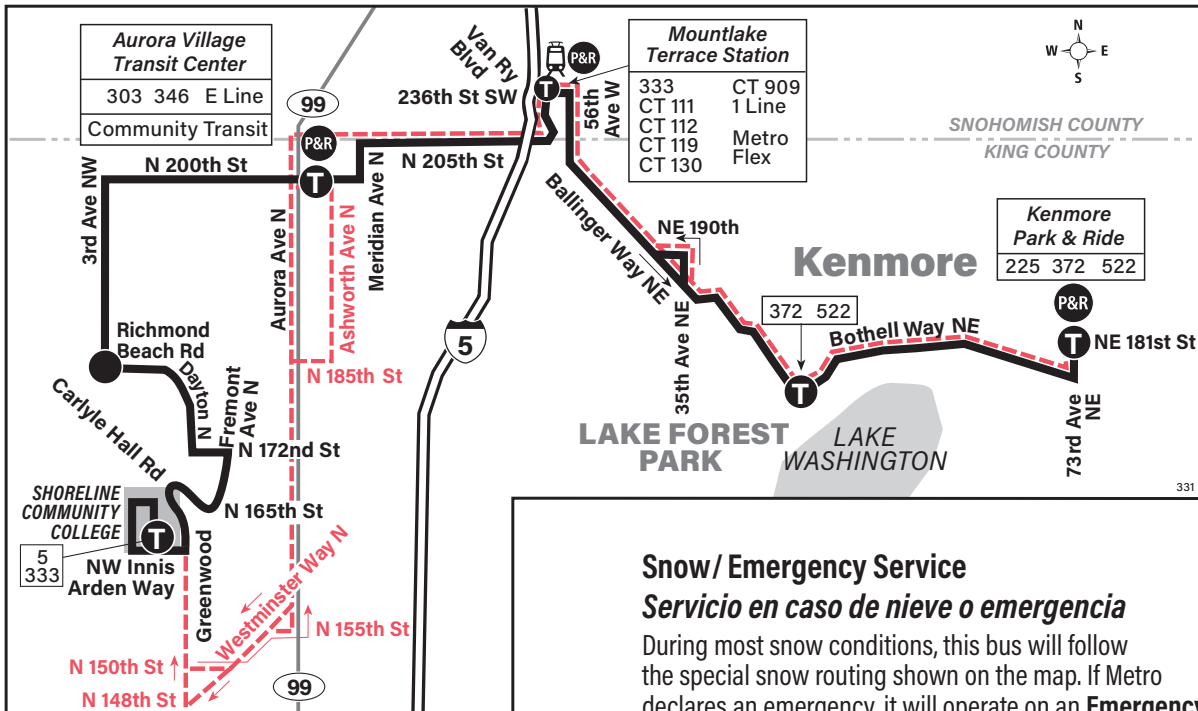

**September 14, 2024  
thru March 28, 2025**  
Del 14 de septiembre de 2024  
al 28 de marzo de 2025

# 331

**Kenmore, Lake Forest Park, Mountlake Terrace Station, Aurora Village, Shoreline**

**MAP LEGEND LEYENDA DEL MAPA**

- Makes all regular stops.** *Hace todas las paradas regulares.*
- Snow route.** *Ruta de nieve.*
- TIME POINT / PUNTO DE TIEMPO:** Street intersection from which departure times are shown on the schedules. *Intersección de la calle desde donde se muestran los horarios de salida.*
- TIME POINT & TRANSFER POINT / PUNTO DE TIEMPO & PUNTO DE TRANSFERENCIA:** Street intersection from which departure times are shown on the schedules. Also route intersection for transferring to indicated route(s). *Intersección de la calle desde donde se muestran los horarios de salida. También la intersección de la ruta para transferir a la(s) ruta(s) indicada(s).*
- 1 Line (Link) 1 Line (Link tren ligero)**
- PARK & RIDE:** Free or pay parking area. *Zona de aparcamiento gratuito o de pago.*

## ORCA Card

Use your ORCA card to travel on Metro, Community Transit, Everett Transit, Kitsap Transit, Pierce Transit, Sound Transit, Seattle Streetcar, King County Water Taxi, the Seattle Center Monorail and Washington State Ferries. The ORCA card can accommodate a cash purse and/or a monthly pass, and it automatically tracks the value of your fares and transfers.

### Online Trip Planning

Use our Trip Planner to plan trips in King, Pierce, and Snohomish counties. Trip Planner provides details on transit stops, routes, and schedules. The transportation agencies and modes covered by Trip Planner include Metro Transit, Pierce Transit, Community Transit, Everett Transit, ST Express buses, Link trains, Sounder trains, King County Water Taxi, Washington State Ferries, the Seattle Center Monorail and Seattle Streetcar.