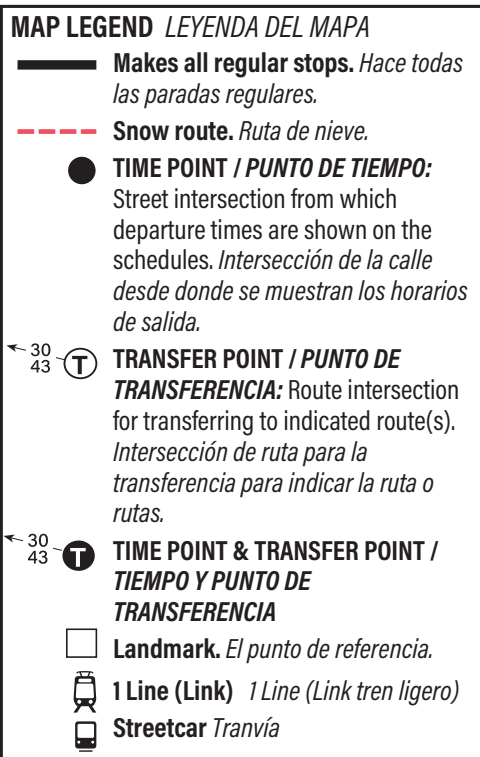

**September 14, 2024
thru March 28, 2025**
Del 14 de septiembre de 2024
al 28 de marzo de 2025

University District, Broadway, Downtown Seattle

Snow / Emergency Service *Servicio en caso de nieve o emergencia*

During most snow conditions, this bus will follow the special snow routing shown on the map. If Metro declares an emergency, the bus will not operate. Visit kingcounty.gov/metro/snow to register for **Transit Alerts** and to learn more.

En la mayoría de las condiciones de nieve, este autobús seguirá la ruta especial en caso de nieve como se indica en el mapa. Si Metro declara una emergencia, el autobús no circulará. Visite kingcounty.gov/metro/snow para registrarse y recibir las alertas de transporte público y obtener más información.

Bold PM time
† Estimated time.

This route has improved service thanks to Seattle voters.

Seattle Department of Transportation

How to Pay

Métodos de pago

Always pay your fare when you board. Pay with your ORCA card, exact change (drivers do not carry cash), a bus ticket, or the Transit GO app. Show your activated Transit GO ticket or valid transfer (valid on Metro only) to the driver. See "How to Pay" on Metro's website for more information.