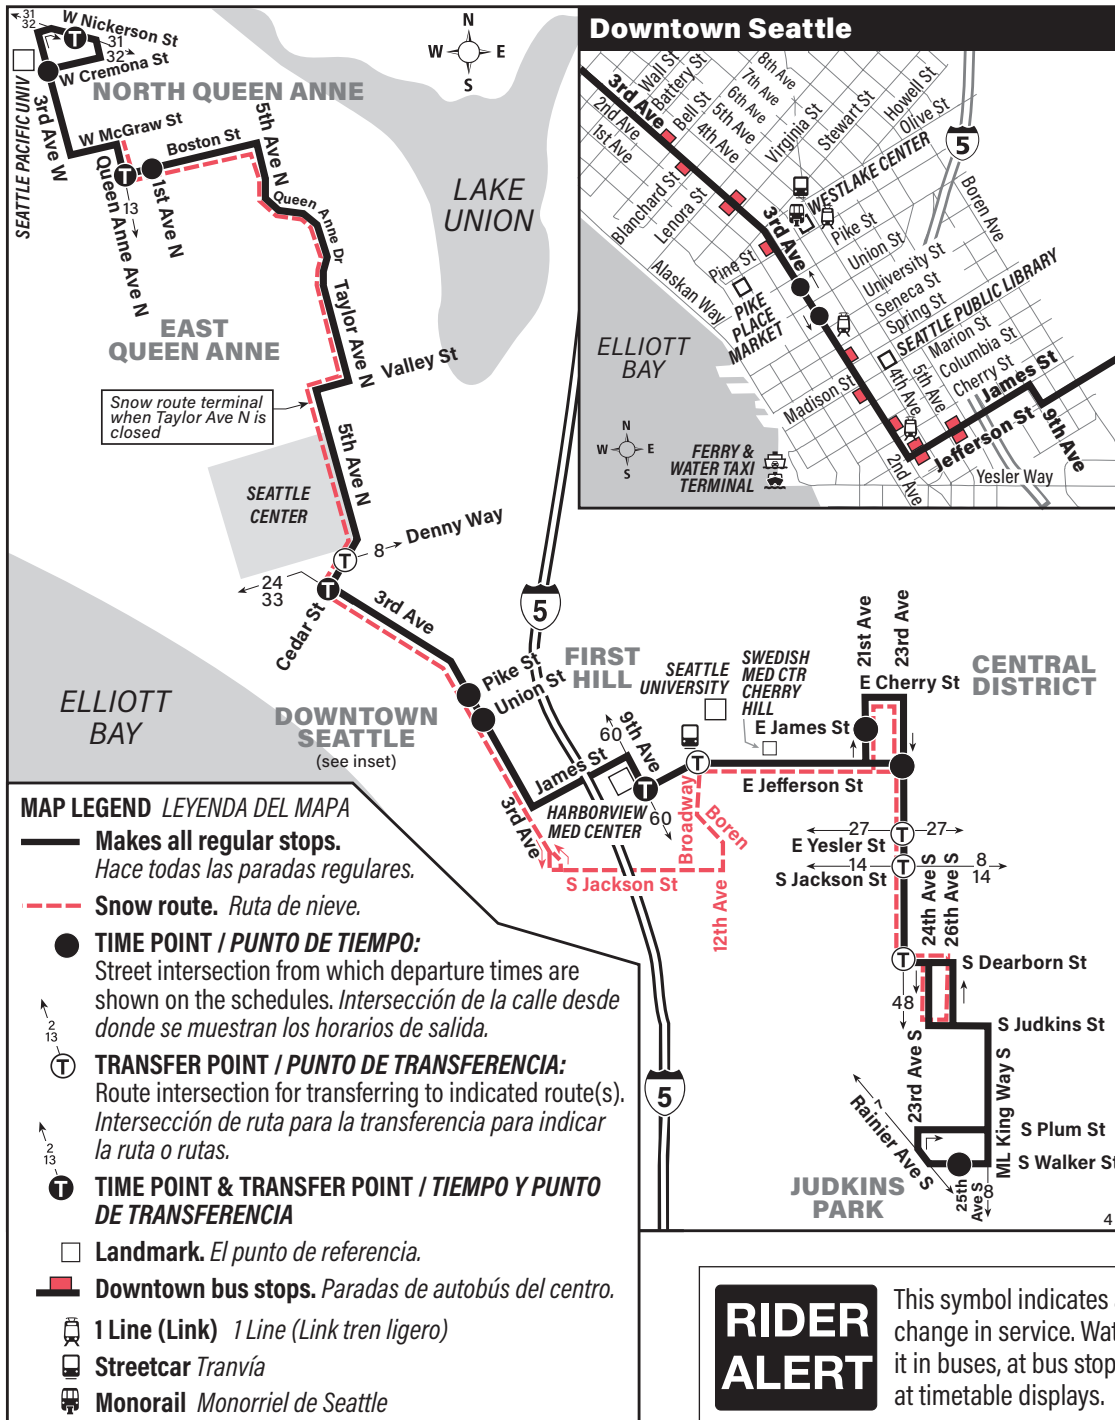

September 14, 2024
 thru March 28, 2025
 Del 14 de septiembre de 2024
 al 28 de marzo de 2025

Seattle Pacific University, East Queen Anne, Seattle Center, Downtown Seattle, First Hill, Seattle University, Central District, Cherry Hill, Judkins Park

Bold PM time
b Trip starts southbound 3rd Ave & Pine St 1-3 minutes earlier.
c Trip ends eastbound S Jackson St & 5th Ave S several minutes later.

Route 4 Monday thru Friday to Downtown Seattle, Seattle Pacific University