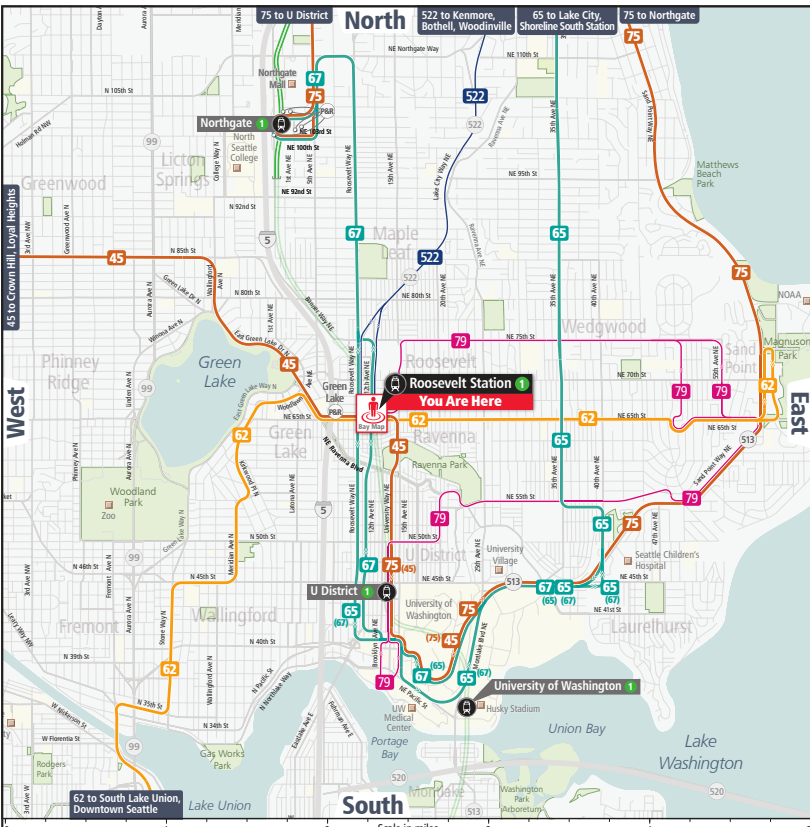

Buses from Here

King County
METRO

Roosevelt Station 1

Legend

- 45** thick line: frequent all-day route (every 15 minutes or less until 6pm, M-F)
- 79** thin line: all-day route
- Link light rail line and station

Departures

- BAY 1**
45 » **75** U District, University of Washington
62 Ravenna, Sand Point
79 Roosevelt, Sand Point
- BAY 2**
45 Crown Hill, Loyal Heights
62 Green Lake, Fremont, South Lake Union, Downtown
- BAY 3**
67 Maple Leaf, Northgate
522 Lake City, Kenmore, Bothell, Woodinville
- BAY 4**
67 » **65** U District, UW, UW Medical Center, Seattle Children's
- BAY 5**
67 » **65** U District, UW, UW Medical Center, Seattle Children's

Bays