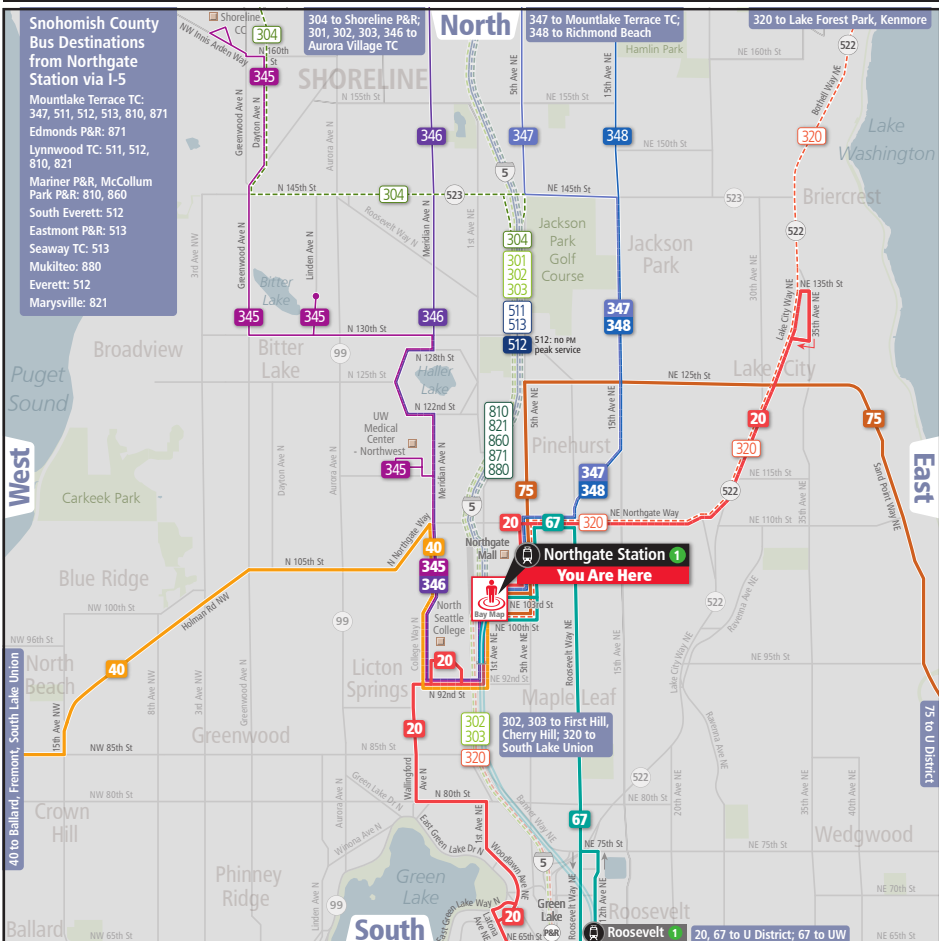

Buses from Here

Northgate Station 1

Snohomish County Bus Destinations from Northgate Station via I-5
 Mountlake Terrace TC: 347, 511, 512, 513, 810, 871
 Edmonds P&R: 871
 Lynnwood TC: 511, 512, 810, 821
 Mariner P&R, McCollum Park P&R: 810, 860
 South Everett: 512
 Eastmont P&R: 513
 Seaway TC: 513
 Mukilteo: 880
 Everett: 512
 Marysville: 821

Departures

- BAY 1**
- 20 Lake City
 - 67 Maple Leaf, Roosevelt, U District, UW
 - 75 Lake City, Sand Point, UW, U District
 - 347 348 Frequent service to Jackson Park
 - 347 All-day service to Mountlake Terrace TC
 - 348 All-day service to Richmond Beach
- BAY 2**
- 320 South Lake Union
 - 511 Ash Way
 - 512 Everett (no PM peak service)
 - 513 PM Everett
 - 810 McCollum Park P&R
 - 821 Marysville
 - 860 McCollum Park P&R
 - 871 Edmonds P&R
 - 880 Mukilteo
- BAY 3**
- 301 Shoreline, Aurora Village TC
 - 302 NB Shoreline, Aurora Village TC, Richmond Beach SB First Hill, Cherry Hill
 - 303 NB Shoreline, Aurora Village TC SB First Hill, Cherry Hill
 - 304 Shoreline P&R

Bays

- BAY 4**
- 20 Licton Springs, Green Lake, U District
 - 40 Ballard, Fremont, South Lake Union, Downtown Seattle
 - 320 Lake City, Lake Forest Park, Kenmore P&R
 - 345 346 Frequent service to Haller Lake
 - 345 All-day service to Bitter Lake, Shoreline CC
 - 346 All-day service to Aurora Village TC
-