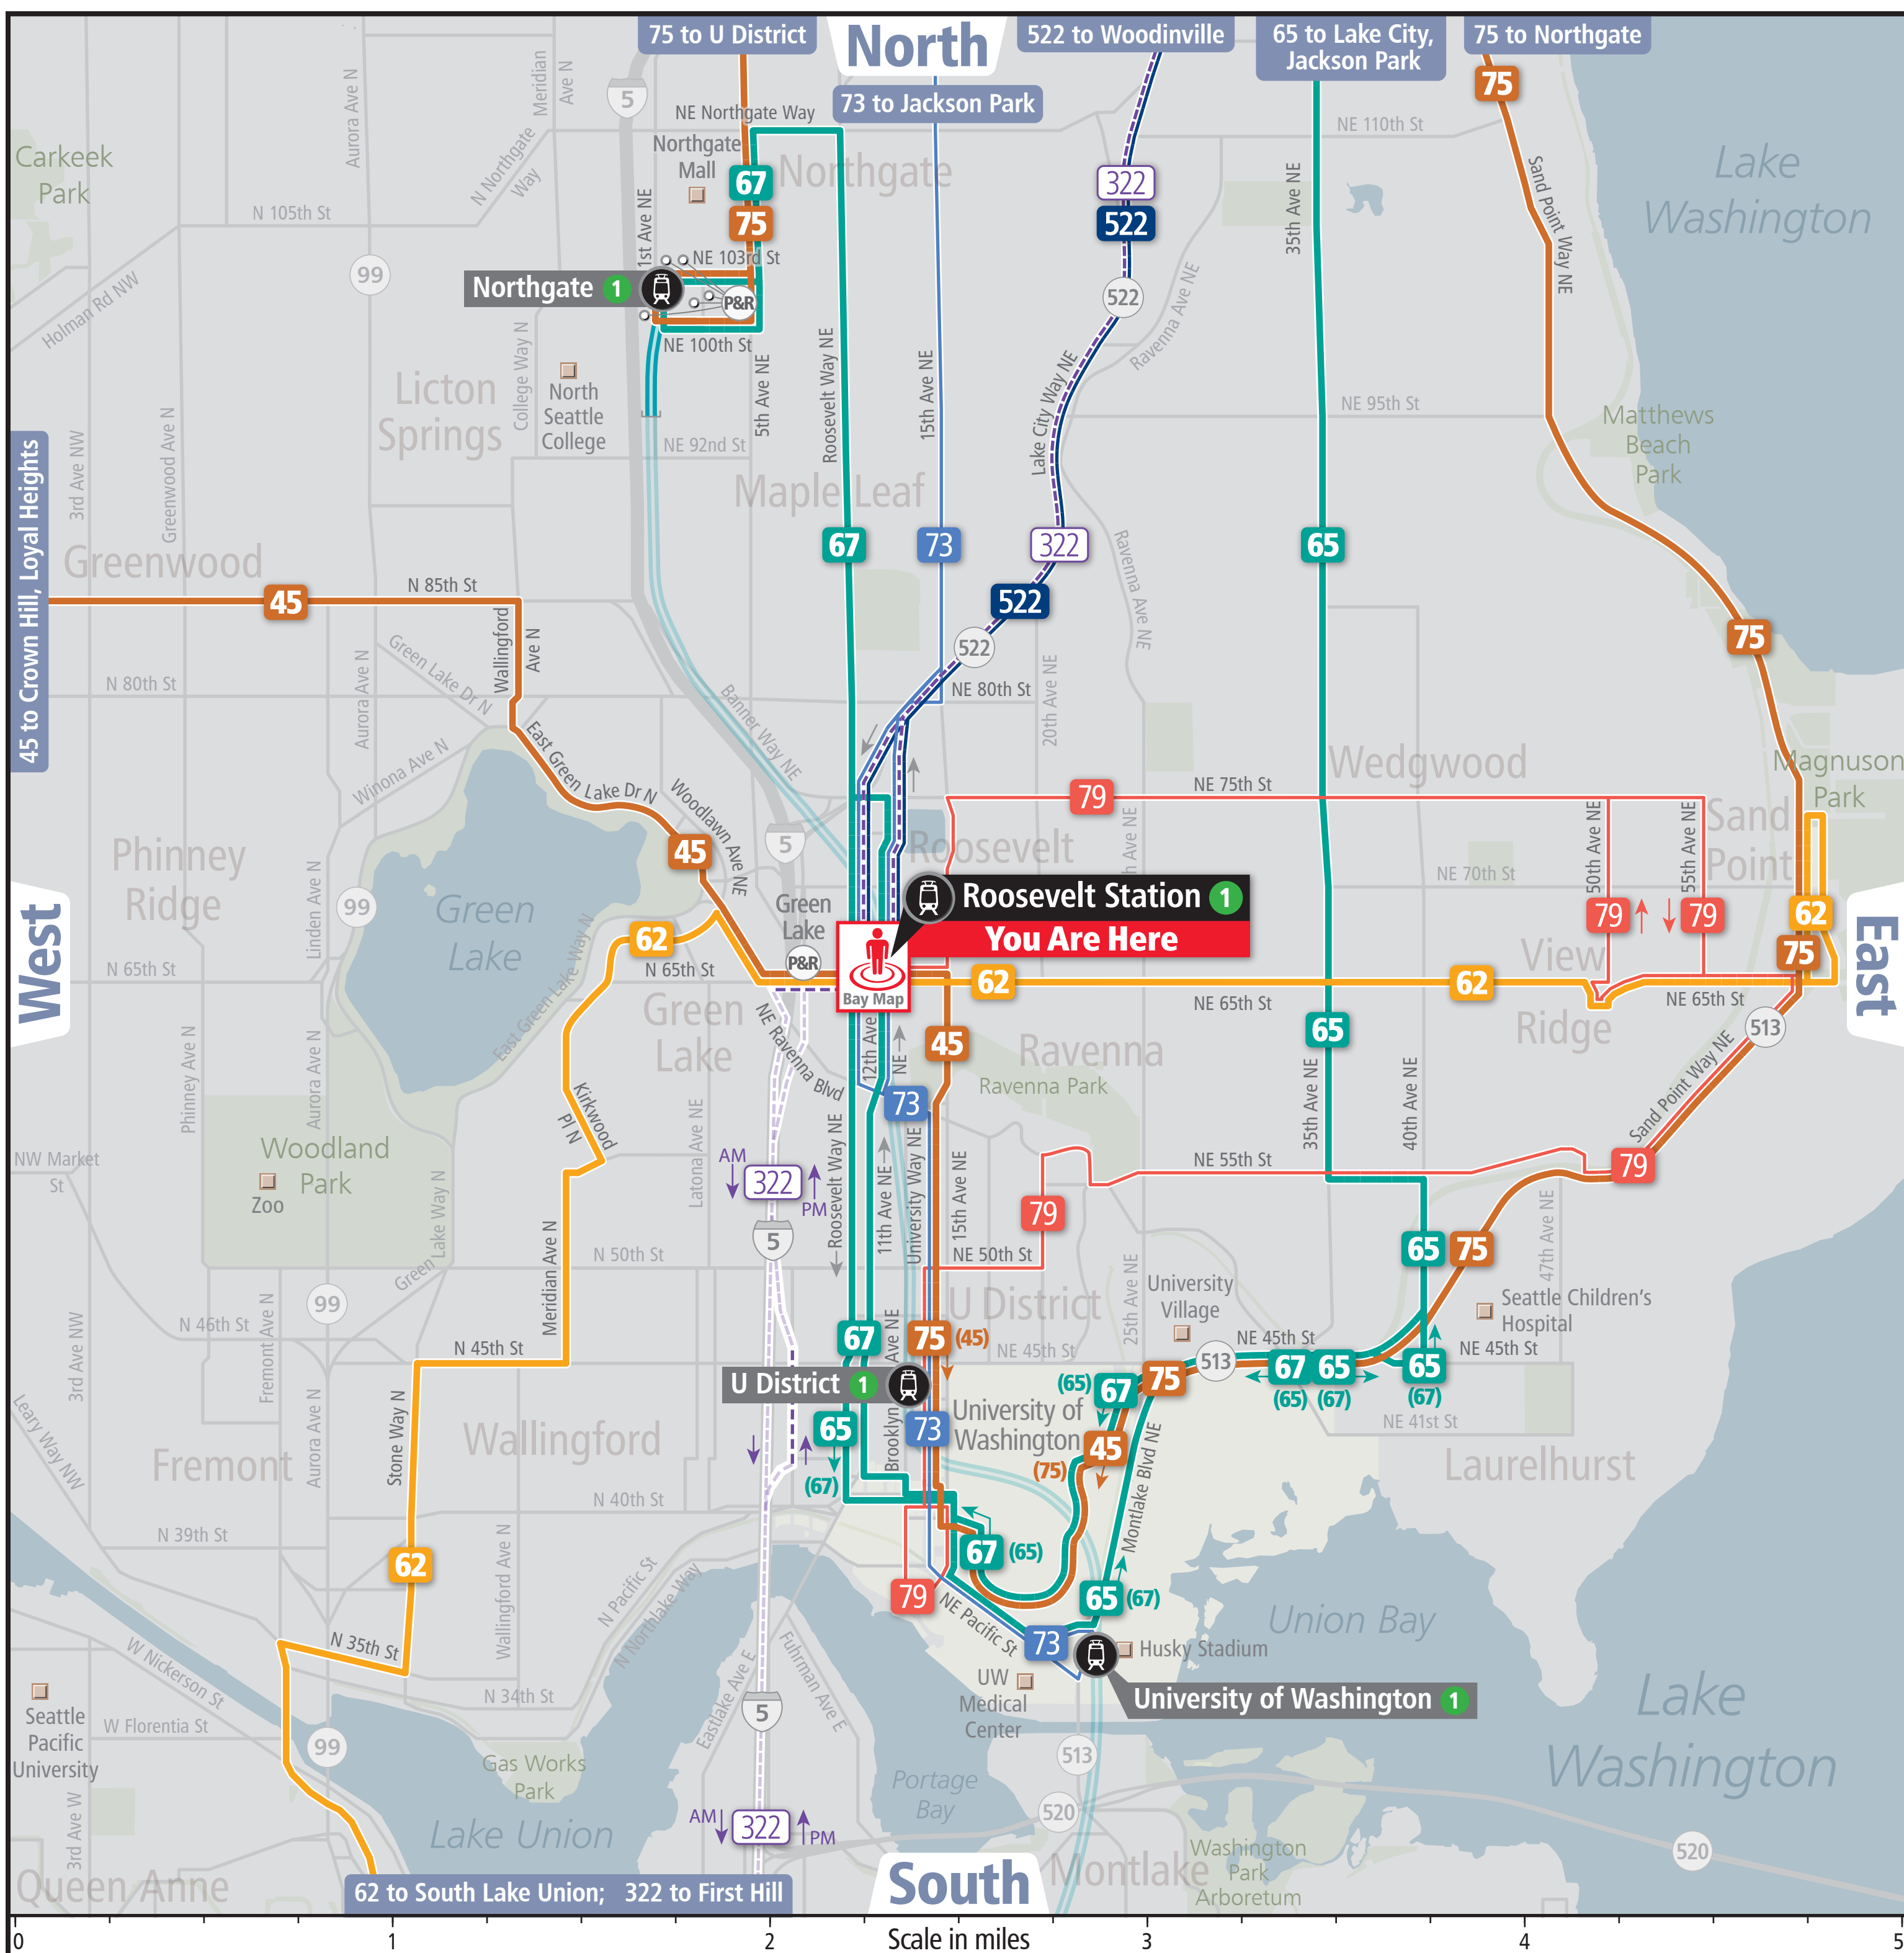

Buses from Here

King County
METRO

Roosevelt Station 1

Legend

- 45** thick line: frequent all-day route (every 15 minutes or less until 6pm, M-F)
- 73** thin line: all-day route
- 322** dashed line: peak-only route (about 6-9am and 3-6pm, M-F)
- above ground / in tunnel: Link light rail line and station

Departures

Bays

BAY 1

- 45** U District, University of Washington
- 62** Ravenna, Sand Point
- 79** Wedgwood, View Ridge, Sand Point

BAY 2

- 45** Greenwood, Crown Hill, Loyal Heights
- 62** Green Lake, Wallingford, Fremont, South Lake Union

BAY 3

- 67** Maple Leaf, Northgate
- 73** Maple Leaf, Jackson Park
- 322** PM Lake City, Lake Forest Park, Kenmore P&R
- 522** Lake City, Lake Forest Park, Kenmore, Bothell, Woodinville

BAY 4

- 67** U District, UW, UW Medical Center, Seattle Children's Hospital
- 73** U District, UW, UW Medical Center
- 322** AM First Hill

BAY 5

- 67** U District, UW, UW Medical Center, Seattle Children's Hospital
- 73** U District, UW, UW Medical Center