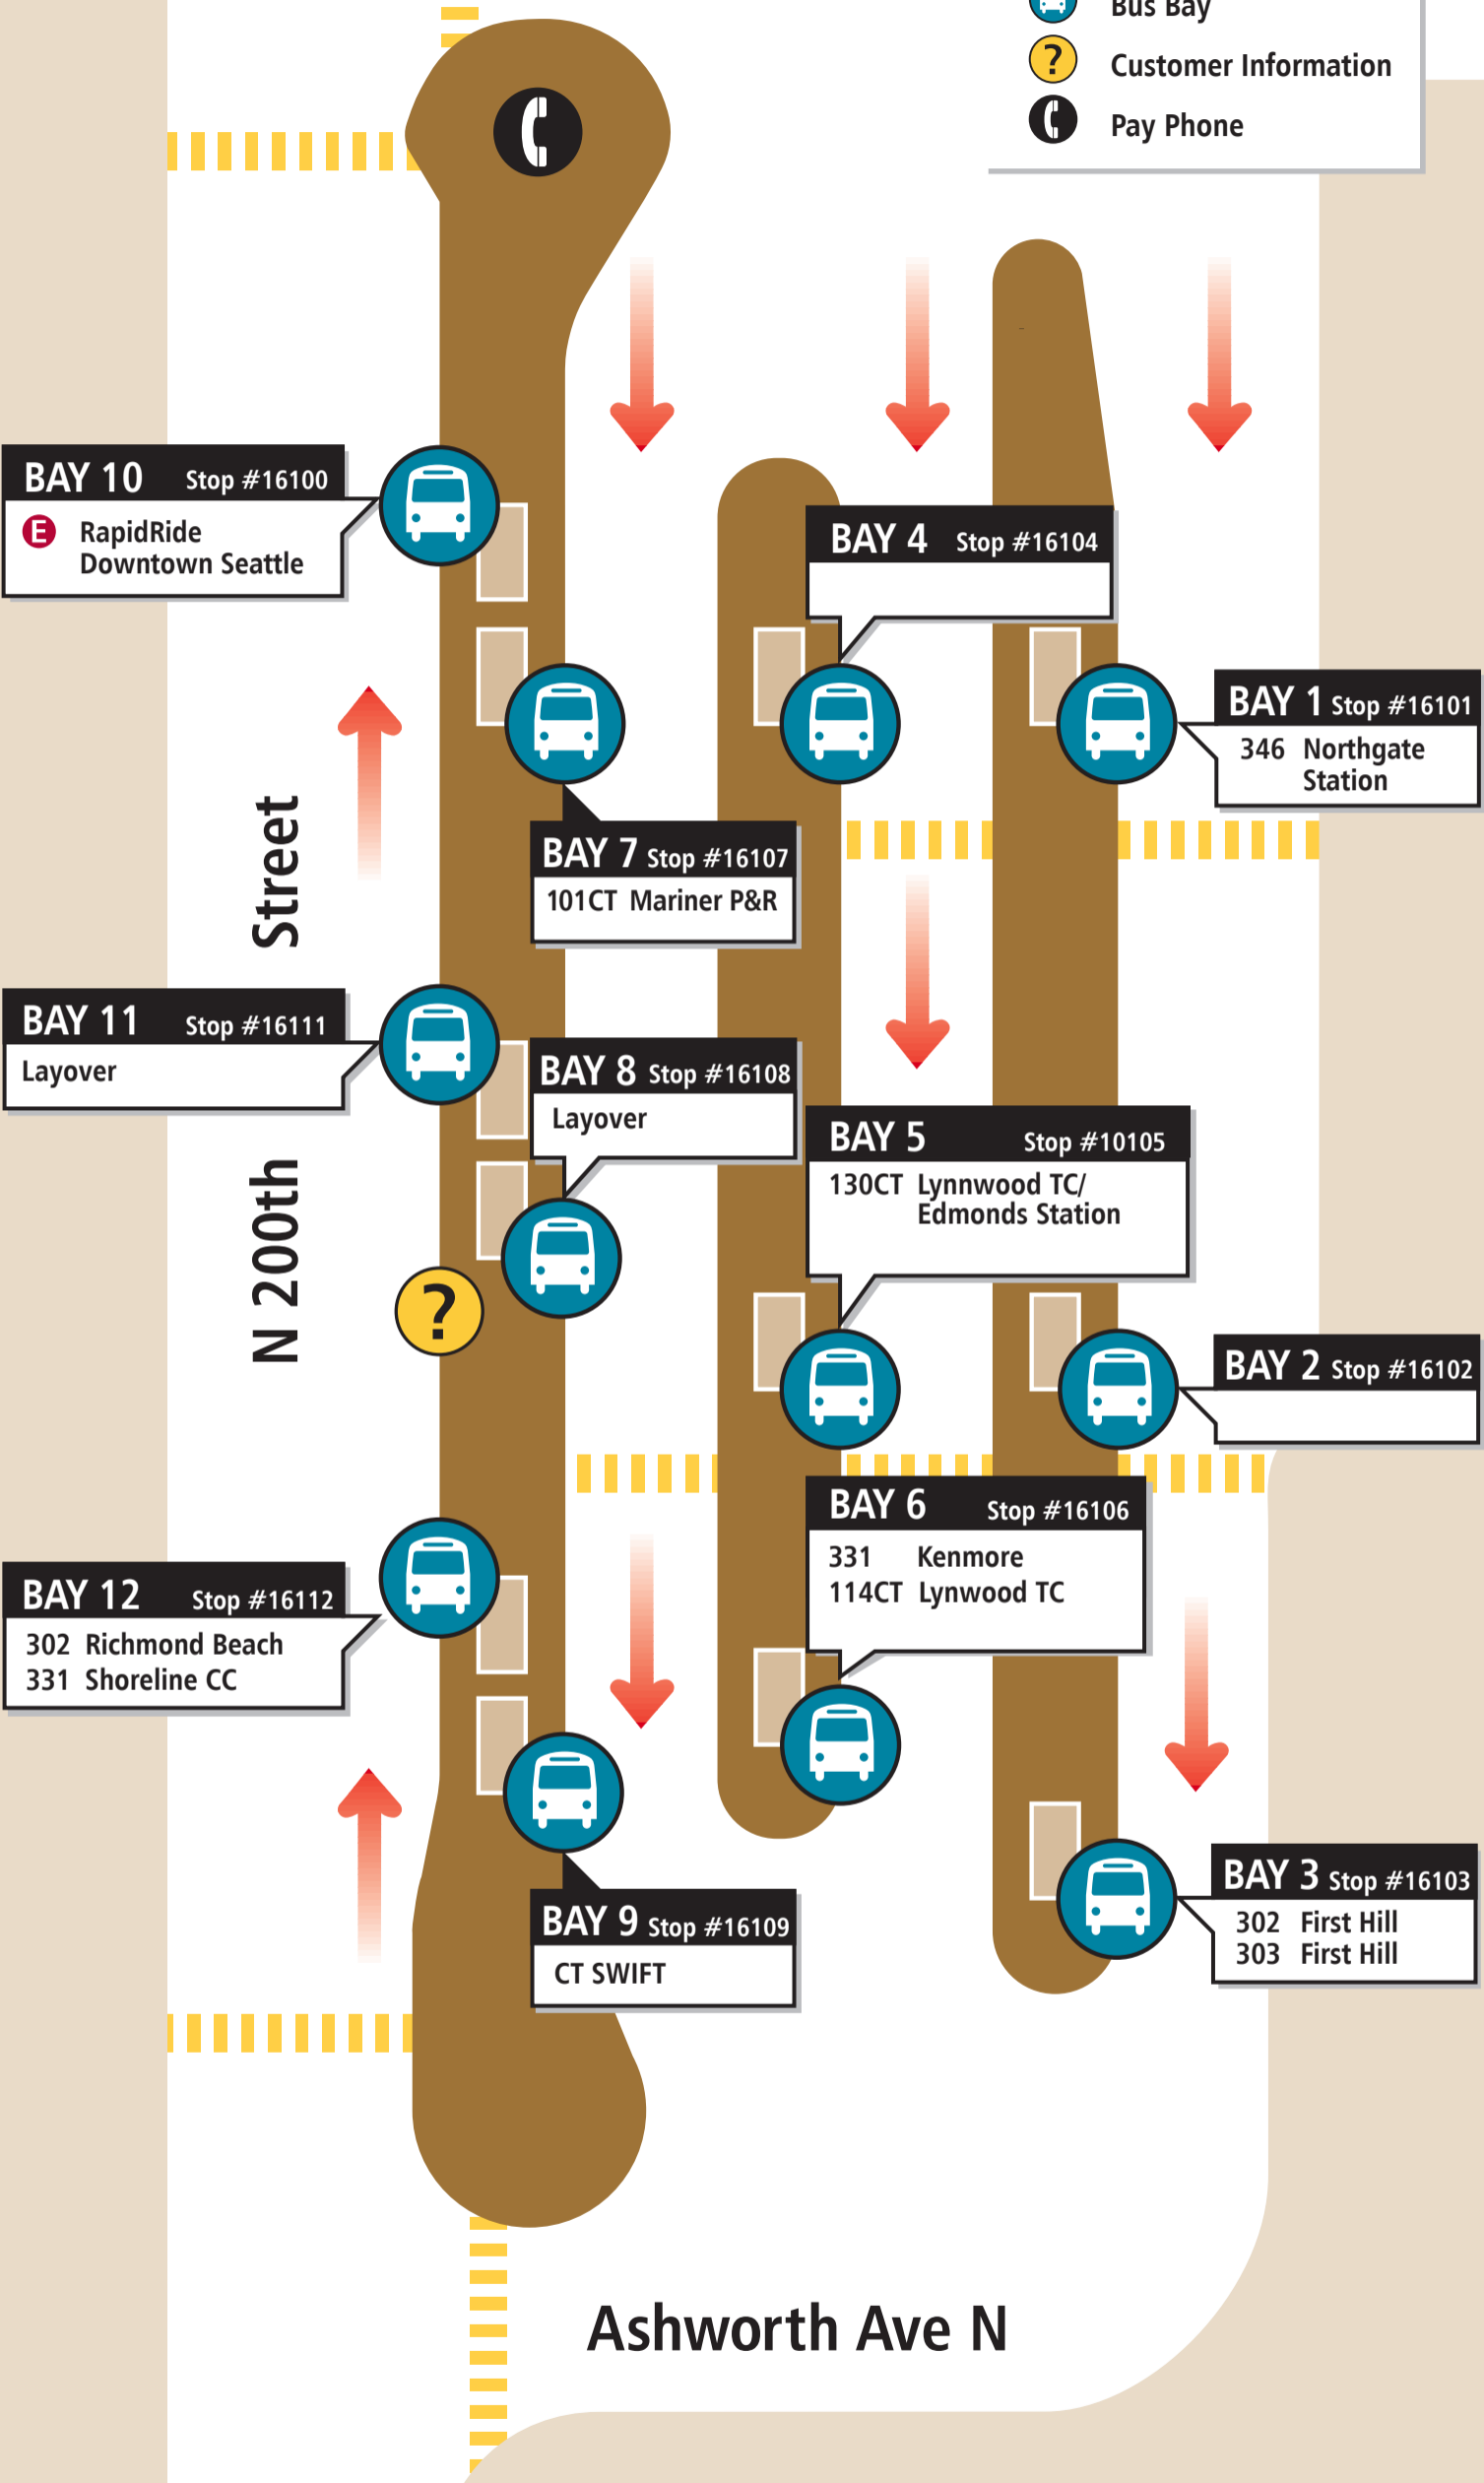

### MAP KEY

-  Platform
  -  Shelter Canopy
  -  Bus Bay
  -  Customer Information
  -  Pay Phone
- 
- N

Street

N 200th

Ashworth Ave N